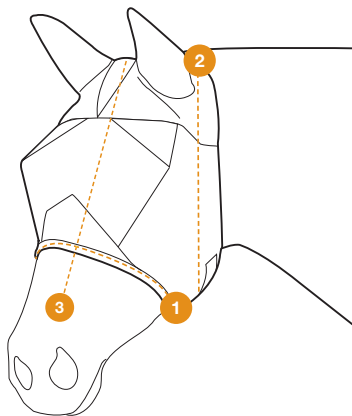

# Measuring Chart

- 1 Around entire face and mid jaw
- 2 Around neck 2" behind ears down to mid jaw to same point on other side
- 3 Between ears (poll) down center of face to mid nostril

Size in Inches	1	2	3	Ears	Mule Ears
Foal/Miniature	18	26	15	5.5	11
Weanling/SM Pony	21	33	18	7	11
Yearling/LG Pony	24	35	22	8	13
Small Horse/Arab	26	38	24.5	8	13
Horse	28	40	26	8	13
Warmblood	30	42	27	9	15.5
Draft	34	50	29	9.5	15.5

Measurement 1 has a variance of 4" because of an adjustable hook and loop closure. All fly masks for mules/donkeys have 13" long ears. Please ensure fly mask does not touch the eye area.